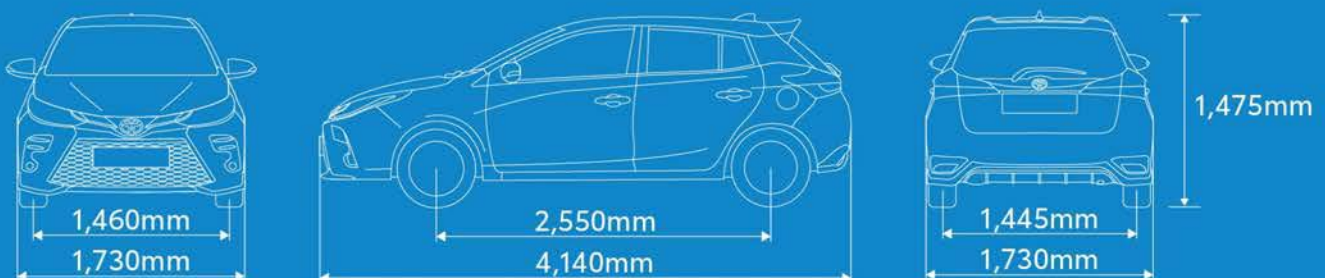

SPECIFICATIONS

		1.5G	1.5E
ENGINE			
Model		2NR-FE	
Type		4-cylinder, In-line, 16-valve, DOHC with Dual VVT-i	
Displacement	cc (mm)	1,496	
Max. output	PS / rpm	107 / 6,000	
Max. torque	Nm / rpm	140 / 4,200	
TRANSMISSION			
Type		Continuously Variable Transmission (CVT) with 7-speed Sport Sequential Shiftmatic mode	
CHASSIS			
Suspension Type	Front / Rear	MacPherson Strut with Stabiliser / Torsion Beam with Stabiliser	
Brakes	Front / Rear	Ventilated Disc / Solid Disc	Ventilated Disc / Drum
Tyres & Rims		195/50R16, Alloy	
Spare Tyre & Rim		195/50R16, Alloy	
Steering		Electric Power Steering (EPS)	
MEASUREMENTS			
Kerb Weight	kg	1,140	1,115
Fuel Tank Capacity	litre	42	
Minimum Turning Radius	m	5.1	
EXTERIOR			
Headlamps	Type	LED with Follow-me-home Function	
	Levelling	Manual	
Rear Combi Lamps	Type	LED	
Daytime Running Lights (DRL)		LED	
Door Outer Handle		Chrome Plated	Body Colour
Windshield Glass		Acoustic	
Front Grille		Colour with Plating	
Fog Lamps	Front / Rear	LED / With	
Wing Mirrors		Power-adjustable & Retractable with Turn Indicators and Auto Fold Function	
RFID		With	

DIMENSIONS